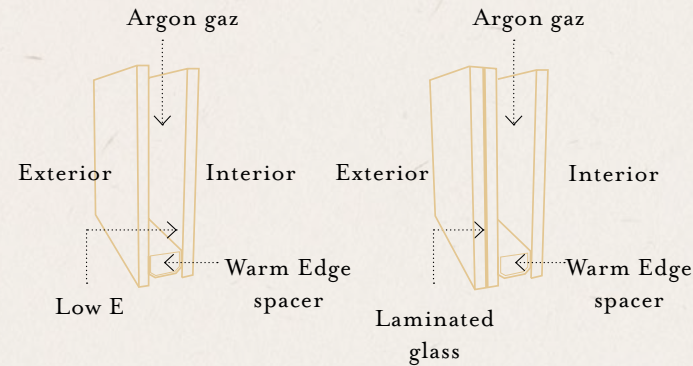

Customisation Glass

ANSWERING TO ANY NEEDS

More natural light
or solar control

Specific thermal
insulation

Sound proof
insulation

Burglary
resistance

UV blocking

Privacy

DUAL PANE & TRIPLE PANE

REGULAR PRIVACY GLASS

ART DECO