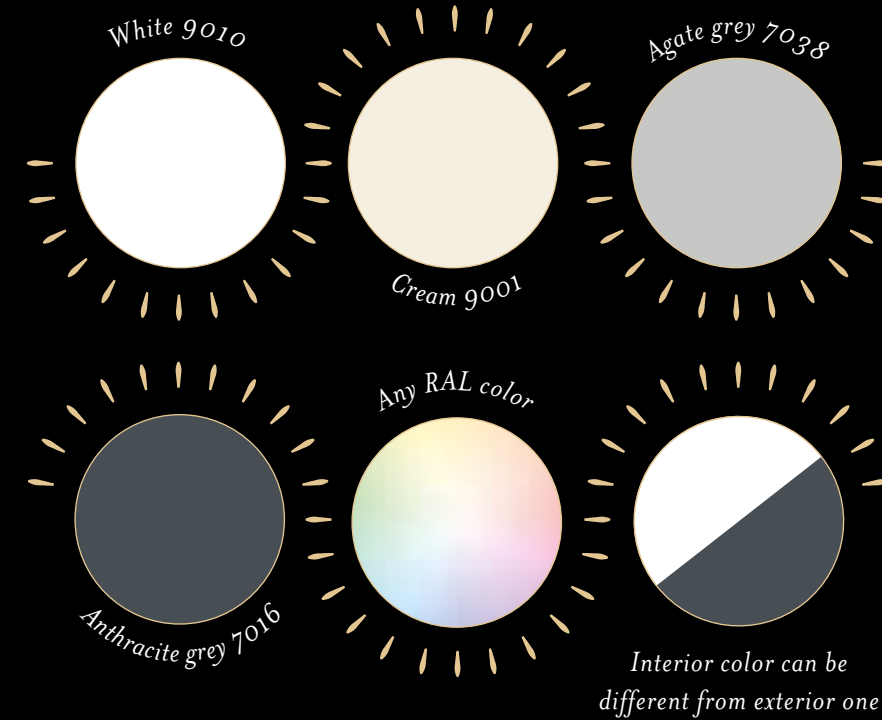

Contemporary shape

*1 3/16in (30mm)

COLORS

Wood species

Wood stains

Collection
Lafayette

**A VERSATILE &
INNOVATIVE CONCEPTION**

This range offers a lot of customizable aesthetic choices that will fit either traditional or contemporary style.