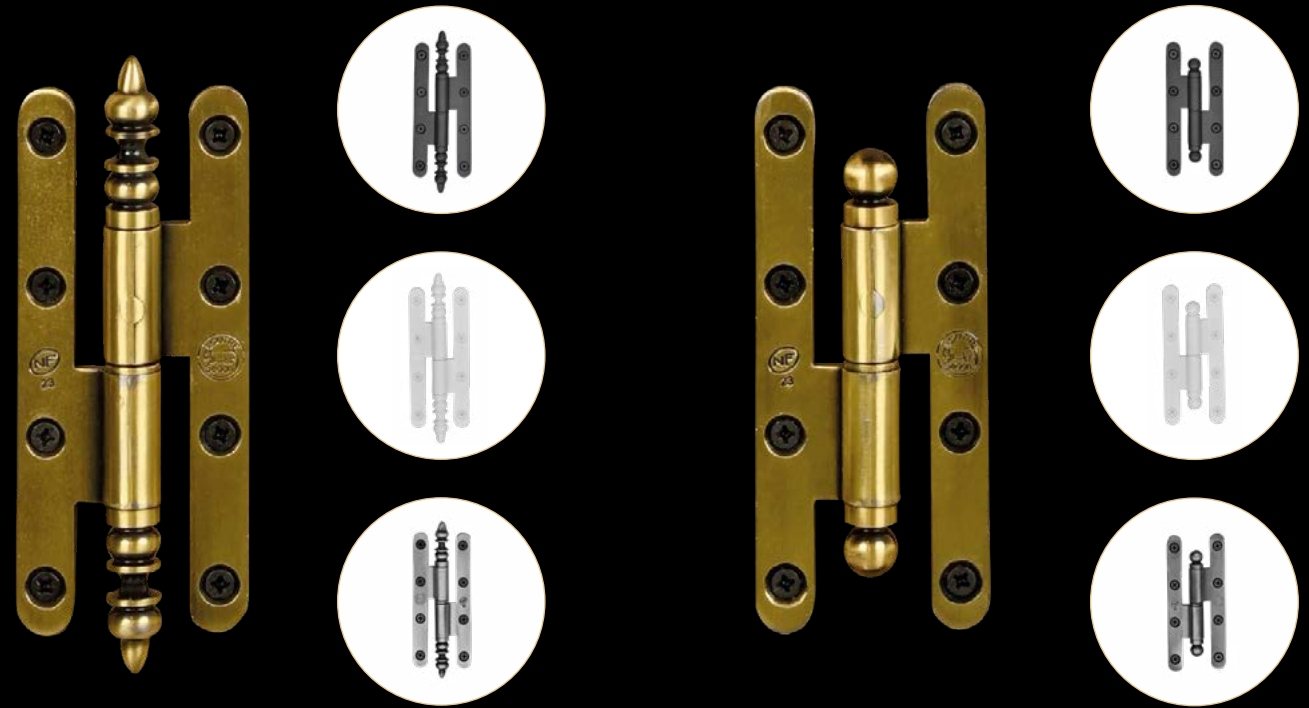

Collection
Versailles

Double gaskets,
 on sash and frame

Historical 'Gueule
 de Loup' opening

Customizable hinges

Durable design :
 2 9/32in (58mm)
 or 2 19/32in (66mm)
 thickness for opening sash

- Authentic Cremona
- Glazing up to 1 27/64in (36mm) wide
- Oval knob or espagnolette
- Flat surface throughout the window

HARDWARE

Cremone

Espagnolette

HARDWARE

Hinges

GRIDS

Grilles between glass

Width : 25/64in (10mm),
45/64 (18mm), 1 1/32in (26mm),
1 49/64in (45mm)
Leaded and brass available