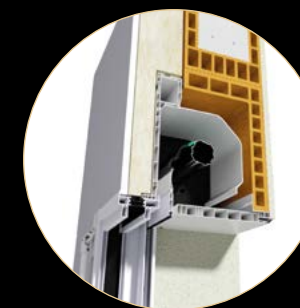

They also feature the tilt-and-turn system, which is using a rotating hinge system and utilize a single handle for all opening and closing functions. It can tilt inwards by pivoting on the bottom hinges or fully swing-in.

Door From 1 to 4 leaves

Entry Door From 1 to 4 leaves

Opening doors in fixed assembly

DIFFERENT SHAPES

All our shapes can become casement windows.

— only available in wood

Security Features

Enhanced security: our windows and doors offer improved security features because of the inward opening. Since the locking mechanisms are located inside the house, it can be harder for potential intruders to break in from the outside. Our products are secured with several locking points known as mushroom heads, crémones, tamperproof handles, and laminated glass, all available as options.

Shutters & Screens

If you are looking for shutters or insect screens for your project, Maison Janneau has developed an exterior roller system that will fit our windows.

WINDOW-MOUNTED SOLUTION
This system is installed on the outside of the window frame. Innovative designs and customization options allow it to be tailored to your project.