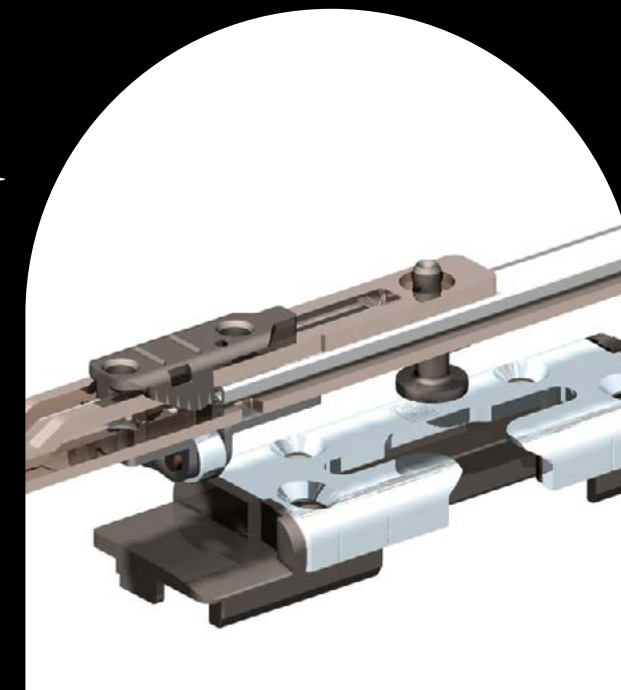

They also feature the tilt-and-turn system, which is using a rotating hinge system and utilize a single handle for all opening and closing functions. It can tilt inwards by pivoting on the bottom hinges or fully swing-in.

Door From 1 to 4 leaves

Entry Door From 1 to 4 leaves

Opening doors in fixed assembly

DIFFERENT SHAPES

All our shapes can become casement windows.

— only available in wood

Security Features

Enhanced security: our windows and doors offer improved security features because of the inward opening. Since the locking mechanisms are located inside the house, it can be harder for potential intruders to break in from the outside. Our products are secured with several locking points known as mushroom heads, crémones, tamperproof handles, and laminated glass, all available as options.