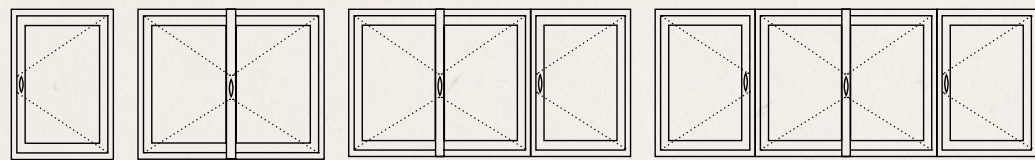

They also feature the tilt-and-turn system, which is using a rotating hinge system and utilize a single handle for all opening and closing functions. It can tilt inwards by pivoting on the bottom hinges or fully swing-in.

More combinations and performances available

Technical Features

OPENING STYLES

Fixed

Tilt and turn

Casement windows – from 1 leaf to 4 leaves

Custom assembly : Fixed + opening

Awning window (inswing)

Door From 1 to 4 leaves

Entry Door From 1 to 4 leaves

Opening doors in fixed assembly

DIFFERENT SHAPES

All our shapes can become casement windows.

— only available in wood

Security Features

Enhanced security: our windows and doors offer improved security features because of the inward opening. Since the locking mechanisms are located inside the house, it can be harder for potential intruders to break in from the outside. Our products are secured with several locking points known as mushroom heads, crémones, tamperproof handles, and laminated glass, all available as options.