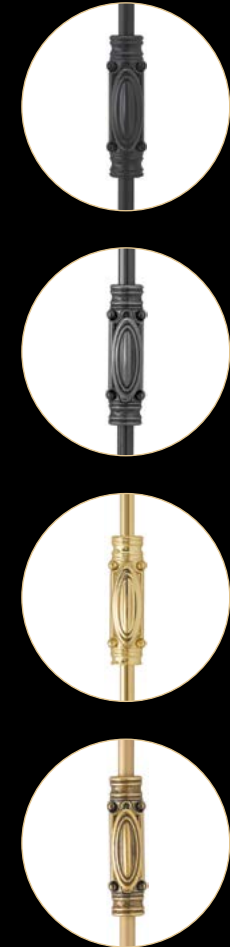

HARDWARE

Decorative cremone, handles