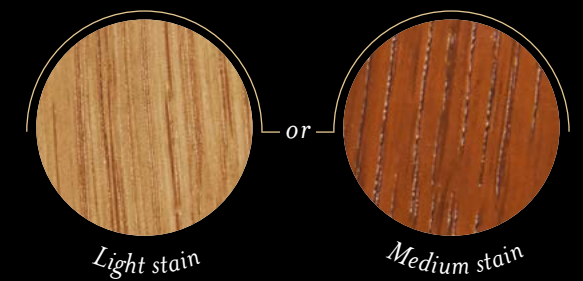

Contemporary shape

*1 3/16in (30mm)

COLORS

Wood species

Wood stains

Collection
Lafayette

**A VERSATILE &
INNOVATIVE CONCEPTION**

This range offers a lot of customizable aesthetic choices that will fit either traditional or contemporary style.