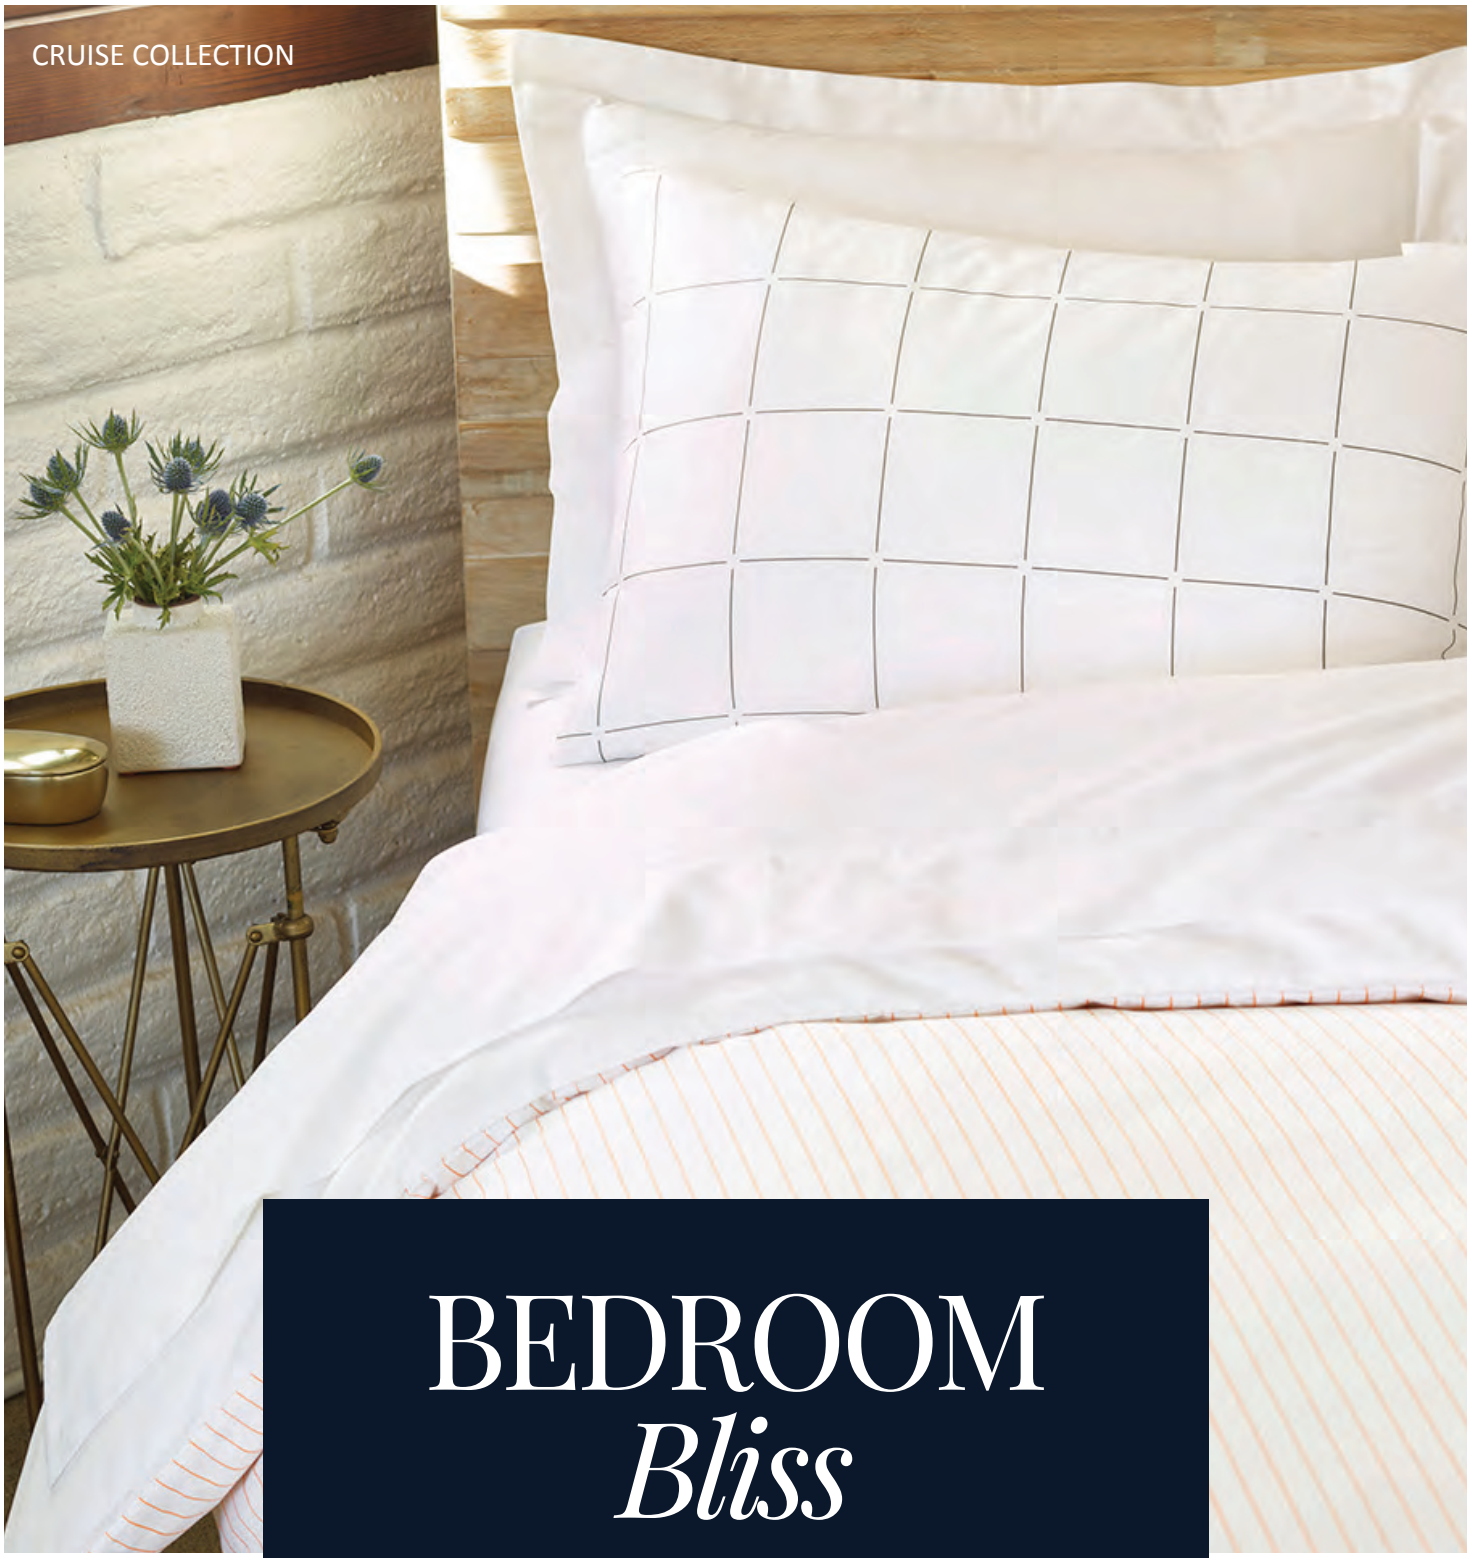

BEDROOM
Bliss

Create cozy sanctuaries with our indulgent bedding collections. Crafted from premium fabrics, our sheets, duvet covers, and pillowcases promise unparalleled comfort and style, ensuring a restful night's sleep every time.