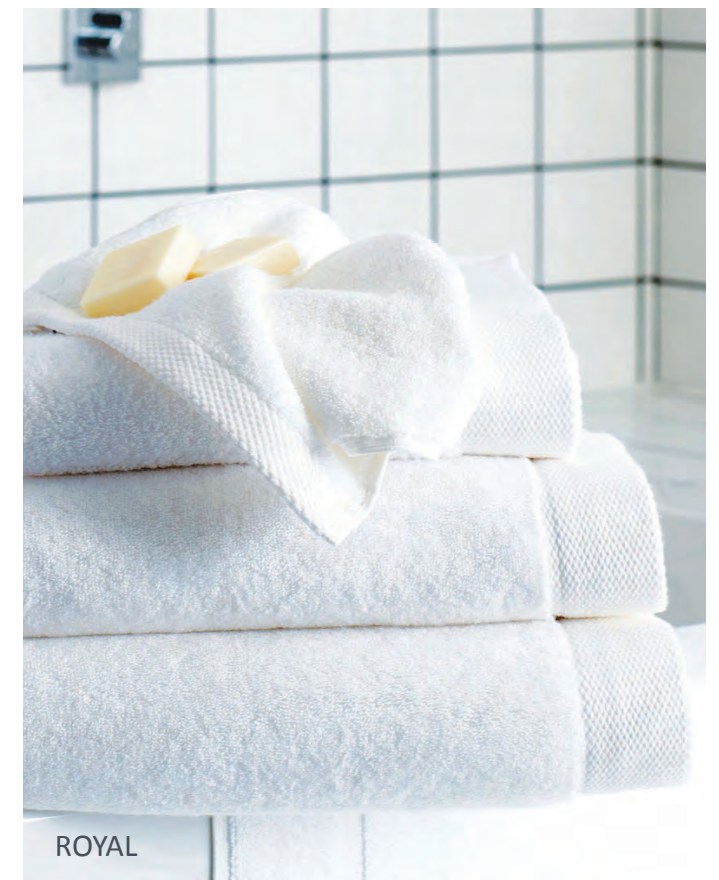

PURE COLLECTION

BATHROOM *Delights*

Make each day feel like a pampering retreat with exquisite bath linens. Meticulously crafted from premium fabric, our robes, towels, and beach & pool towels offer unparalleled softness and absorbency, elevating comfort to new levels.

ELEA COLLECTION

Unparalleled comfort, one bath at a time.

HAPUNA

ROYAL