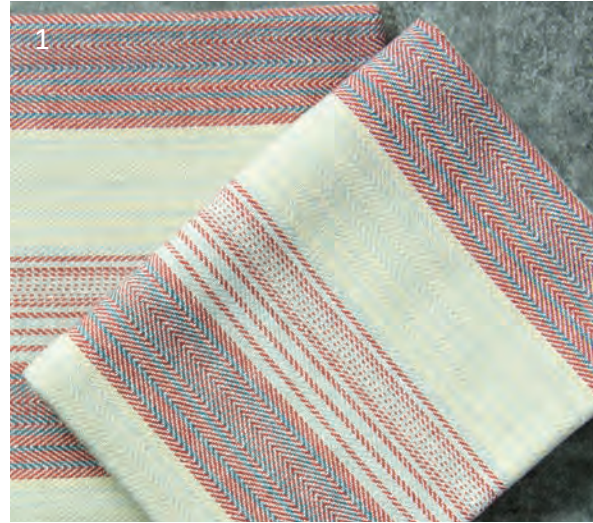

Traditional Bistro

Experience the charm of a classic bistro ambiance. Inspired by the timeless elegance of French bistros, this collection radiates warmth and nostalgia.

- 1 | FORESTI NAPKIN 22"x23"
  100% Extra-Long Staple Cotton
  Multicolored
- 2 | CAMINI NAPKIN 22"x23"
  100% Extra-Long Staple Cotton
  Multicolored, Blue
- 3 | QUADRAMURI NAPKIN 22"x23"
  100% Extra-Long Staple Cotton
  Multicolored
- 4 | ASTORIA NAPKIN 22"x23"
  100% Extra-Long Staple Cotton
  Blue, Grey
- 5 | CALVI NAPKIN 22"x23"
  100% Extra-Long Staple Cotton
  Grey Herringbone