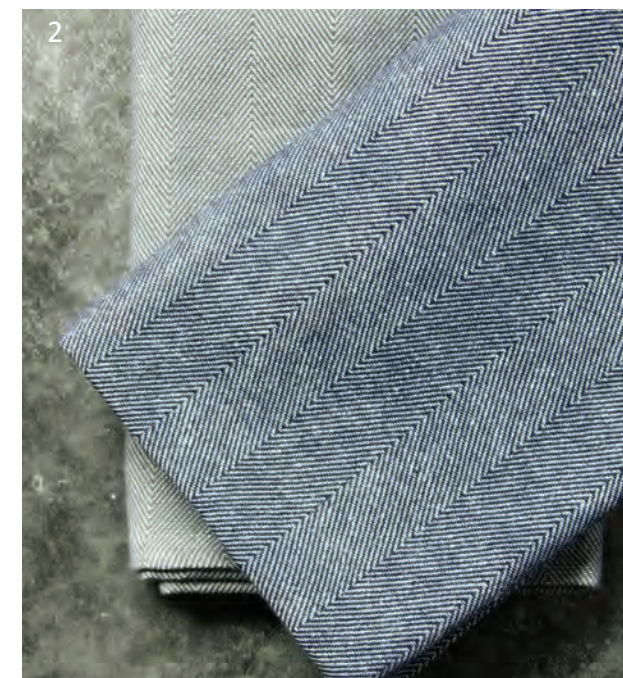

2 | CHEVRONI
100% Extra-Long Staple Cotton Napkin 22"x23"
Grey, Blue