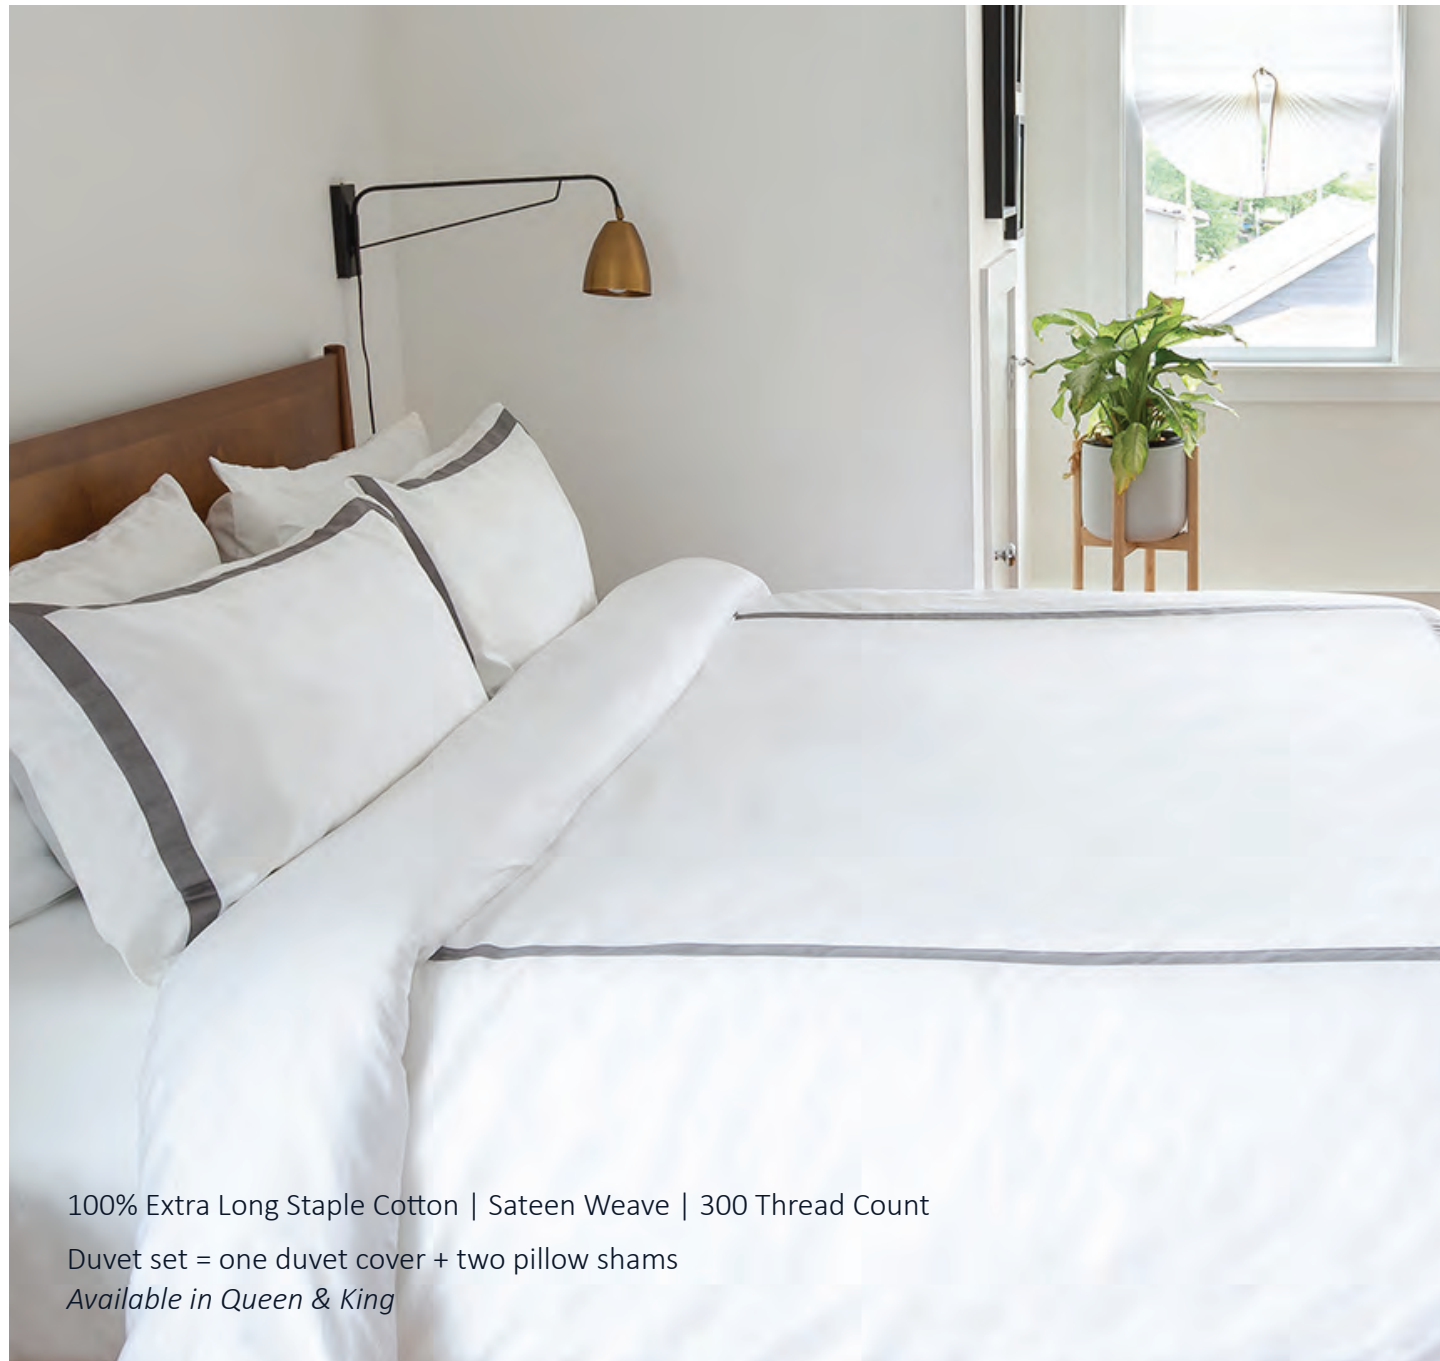

Modern *Libraries*

WHERE DREAMS UNFOLD.

As part of your bedtime routine, reading has been known to help induce sleep. Step back into French literature and immerse yourself in the art of the legendary novelists. Welcome to Paris “modern libraries”

100% Extra Long Staple Cotton | Sateen Weave | 300 Thread Count

Duvet set = one duvet cover + two pillow shams

Available in Queen & King