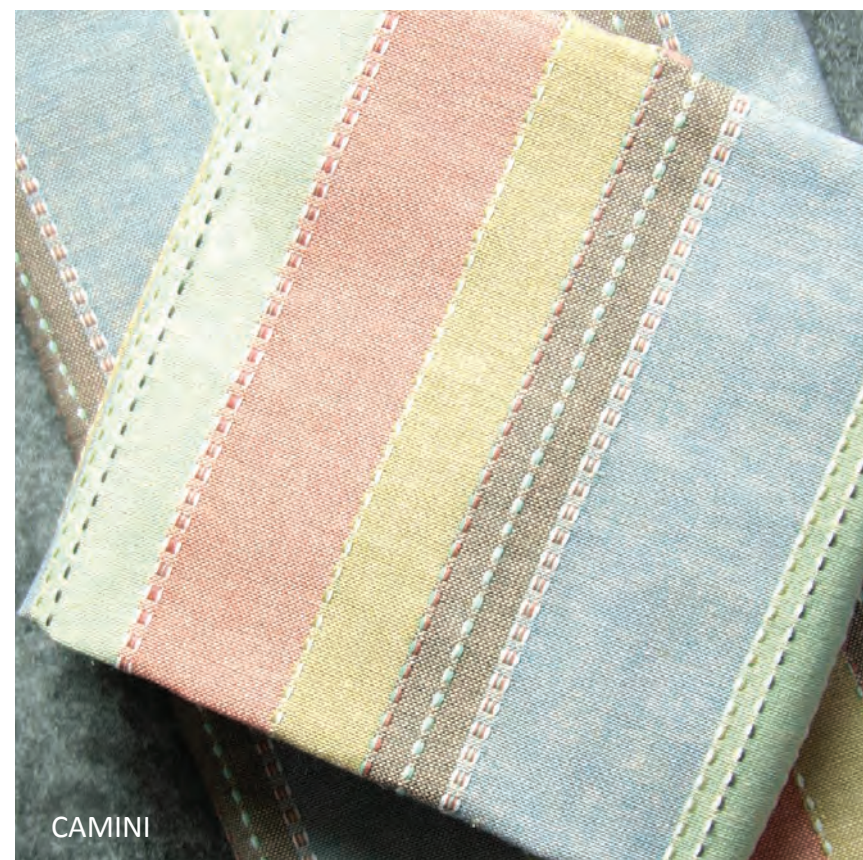

2 | CHEVRONI
100% Extra-Long Staple Cotton Napkin 22"x23"
Grey, Blue