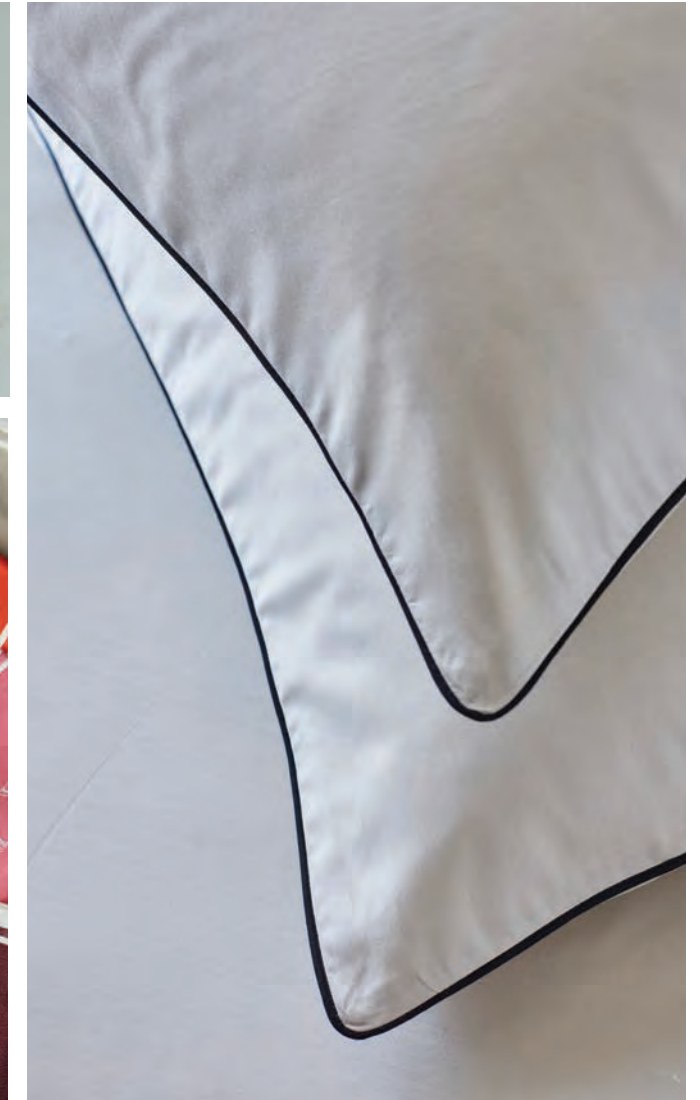

Your Custom Linen Program

PRIVATE LABEL • CORPORATE GIFTS • LOYALTY PROGRAMS

With our table, bed and bath linen available in hundreds of designs, colors, and various materials, Garnier Thiebaut is committed to selecting only the most suitable items for you and your budget. Send us your request now and you will receive your full custom offer!

IDENTIFY

we help you define your needs

CUSTOM

label, fabric, size or color we make sure to adapt our offer to meet your requirements

LOGISTIC

your success matters, we ensure to give you the right transportation options and payment terms to fit your conditions

LOYALTY

as part of our commitment, the user satisfaction is as important as your contentment

REWARD

because your customers deserve the best

OUR SAVOIR-FAIRE + YOUR BRAND

REQUEST YOUR QUOTE NOW

888.9.LINENS sales@gtlinens.com