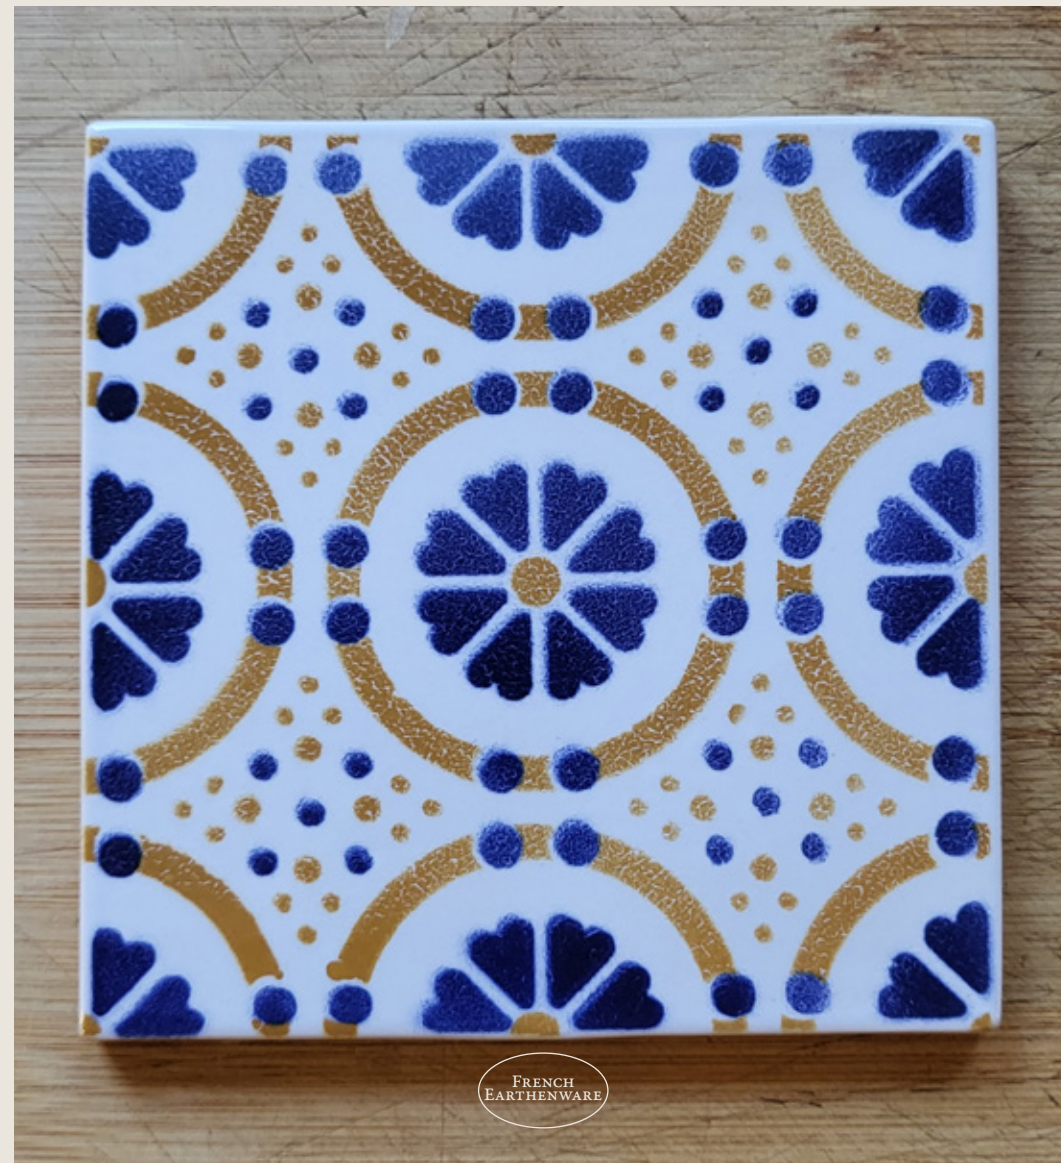

TILE 11CM PATTERN 2 COLORS

HANDMADE IN
DESVRES, FRANCE

FRENCH
EARTHENWARE

Diameter: 11x11 cm

TRADITIONAL CRAFT

Thickness: 0,9 cm

Product number: DR.CF11.PO.02