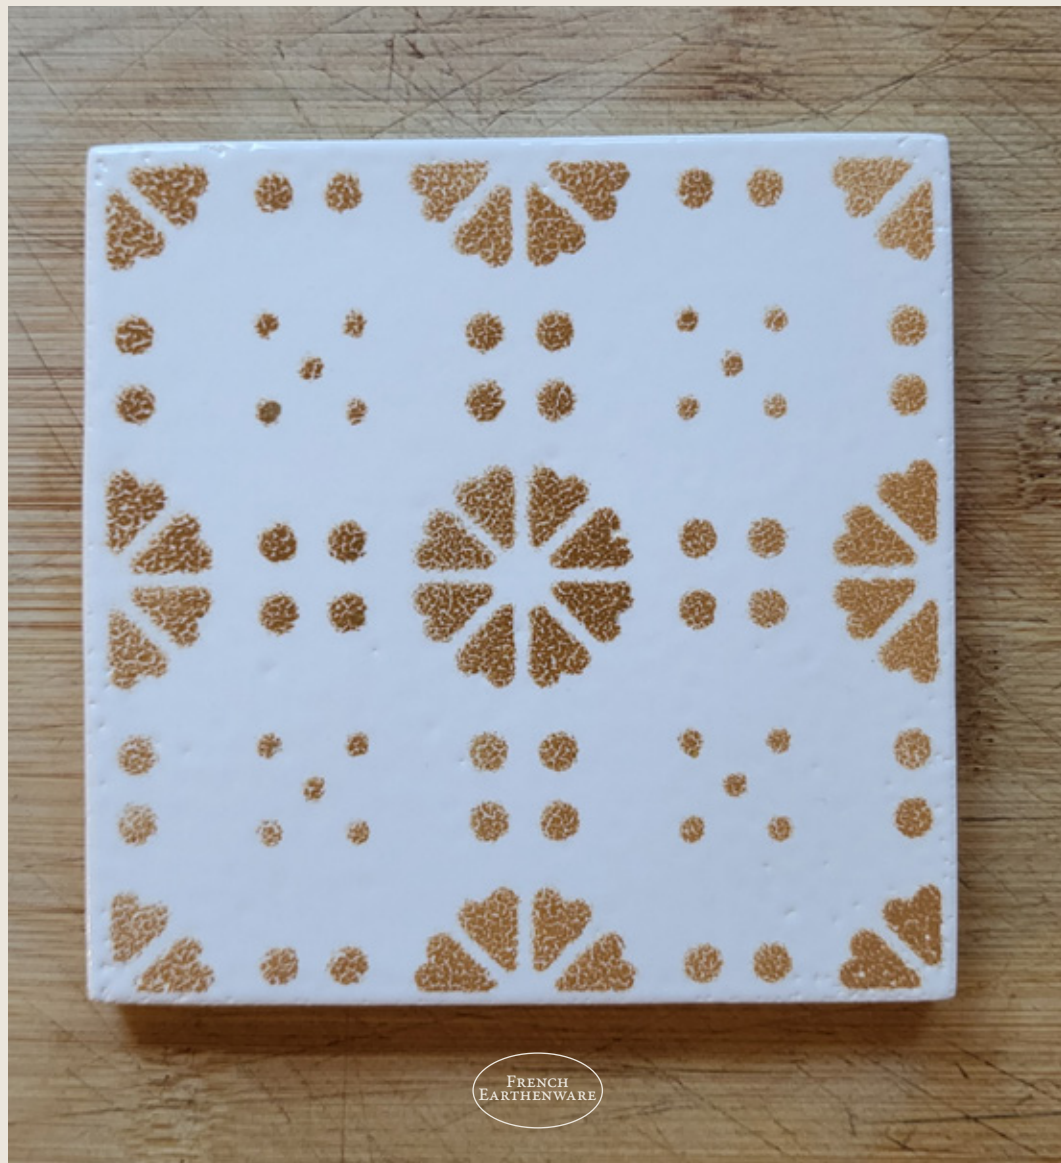

TILE 11CM PATTERN 1 COLOR

HANDMADE IN
DESVRES, FRANCE

FRENCH
EARTHENWARE

Diameter: 11x11 cm

TRADITIONAL CRAFT

Thickness: 0,9 cm

Product number: DR.CF11.PO.01